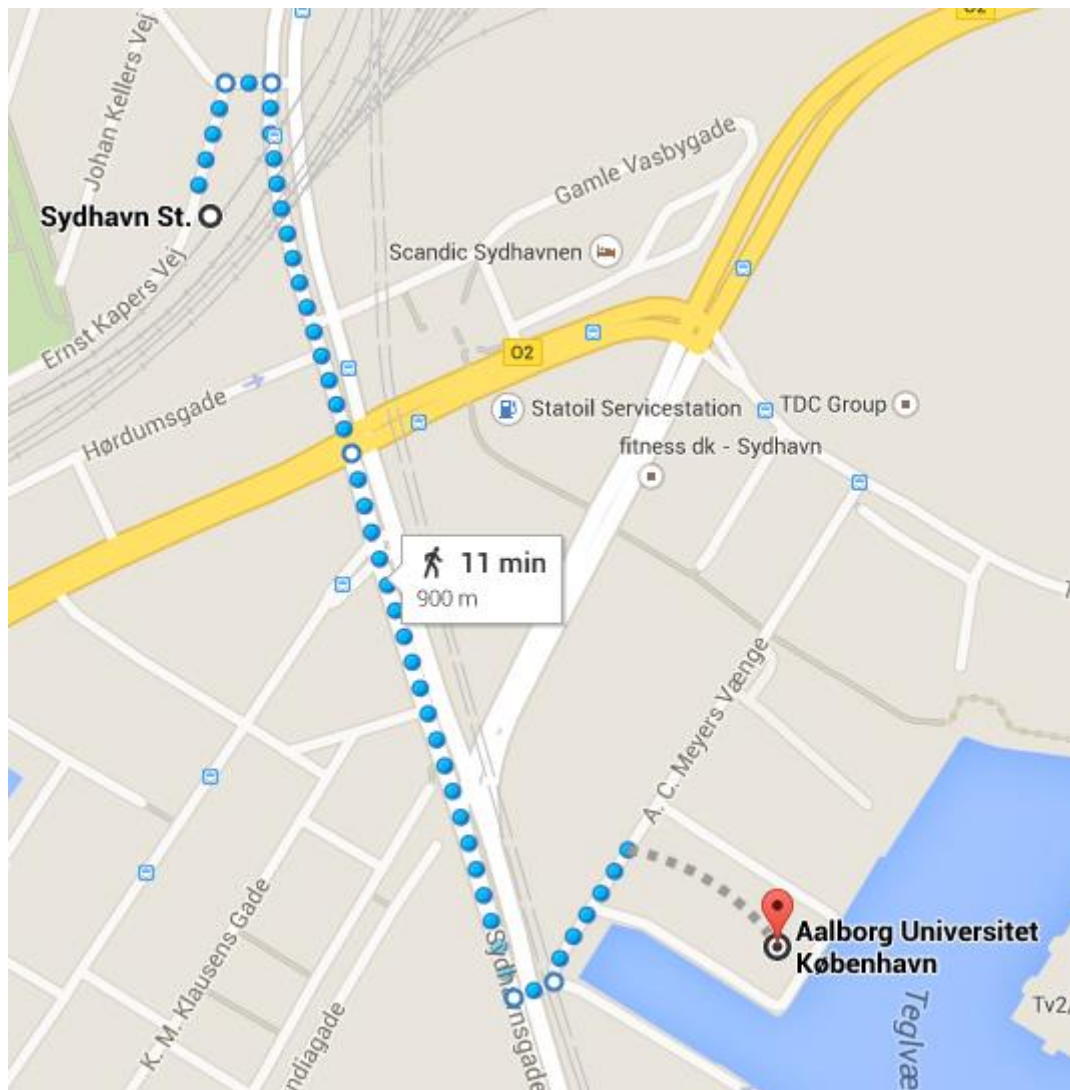

Danish Development Research Network

Bringing together knowledge and development

How to get there by public transportation:

Take the train to Sydhavn Station and walk 11 min to Aalborg University, Sydhavnen, A. C. Meyers Vænge 15, 2450 Copenhagen SV.

Venue:

Aalborg University, Copenhagen Campus (Sydhavnen), Frederikskaj 10A, Room 4.133 (4. floor), 2450 Copenhagen SV.